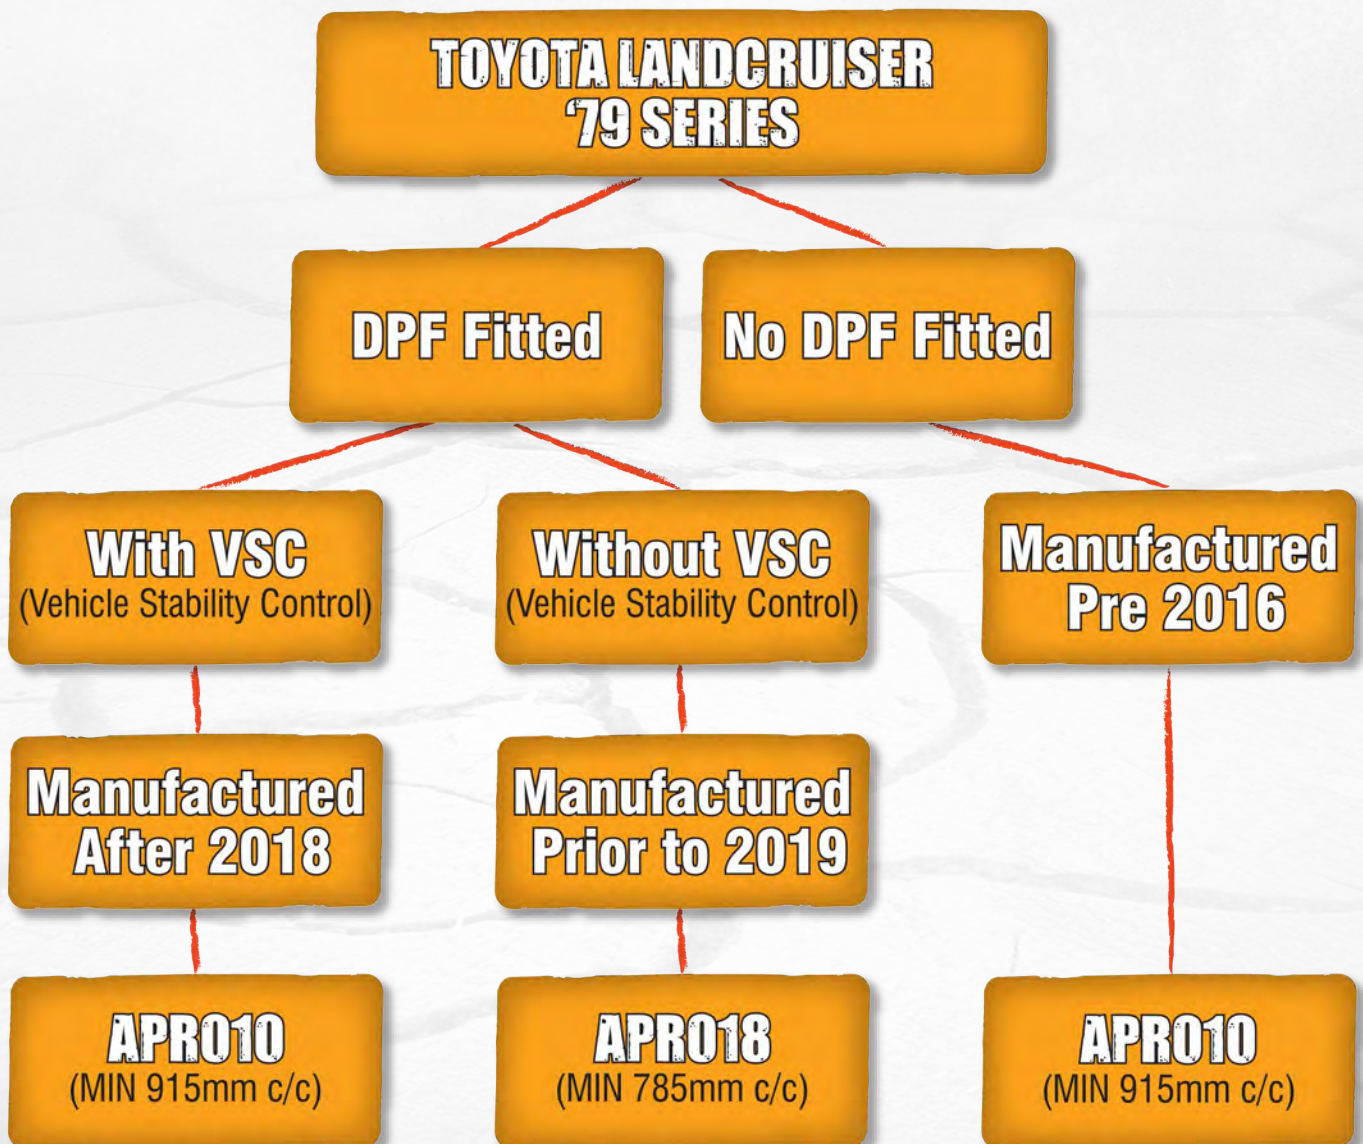

TOYOTA LANDCRUISER '79 SERIES PANHARD ROD FITMENT GUIDE

Manufacturers Names used for reference purposes only.