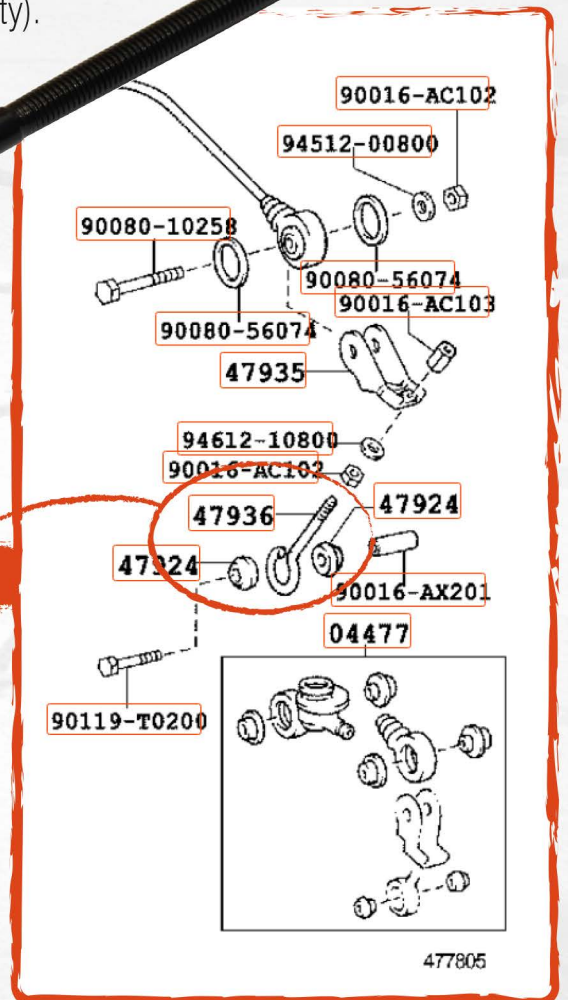

JULY 19
TAP123

BRAKE PROPORTIONING VALVE BRACKET COMPATIBLE WITH TOYOTA HILUX 2005 - ON

Roadsafe have extended the range of existing Patrol / Cruiser Brake Proportioning Valve Brackets to include a new adjustable version for the Hilux '05 - on.

The Roadsafe BPVHIL has been manufactured 300mm long centre to end, with adjustable thread, to allow for the bracket to be trimmed to the desired length (allowing for an additional 100mm of adjustability).

Replaces OE part number 47936-0K020 (genuine number used for reference only).

Setup of the new link needs to be referenced from the original part prior to removal.

**BPVHIL
BRAKE PROPORTIONING
VALVE BRACKET**

**REPLACES
47936**

Part Number BPVHIL

Brake Proportioning Valve
Bracket Hilux 05-on

Barcode 9319478608016

Manufacturers Names used for reference purposes only.