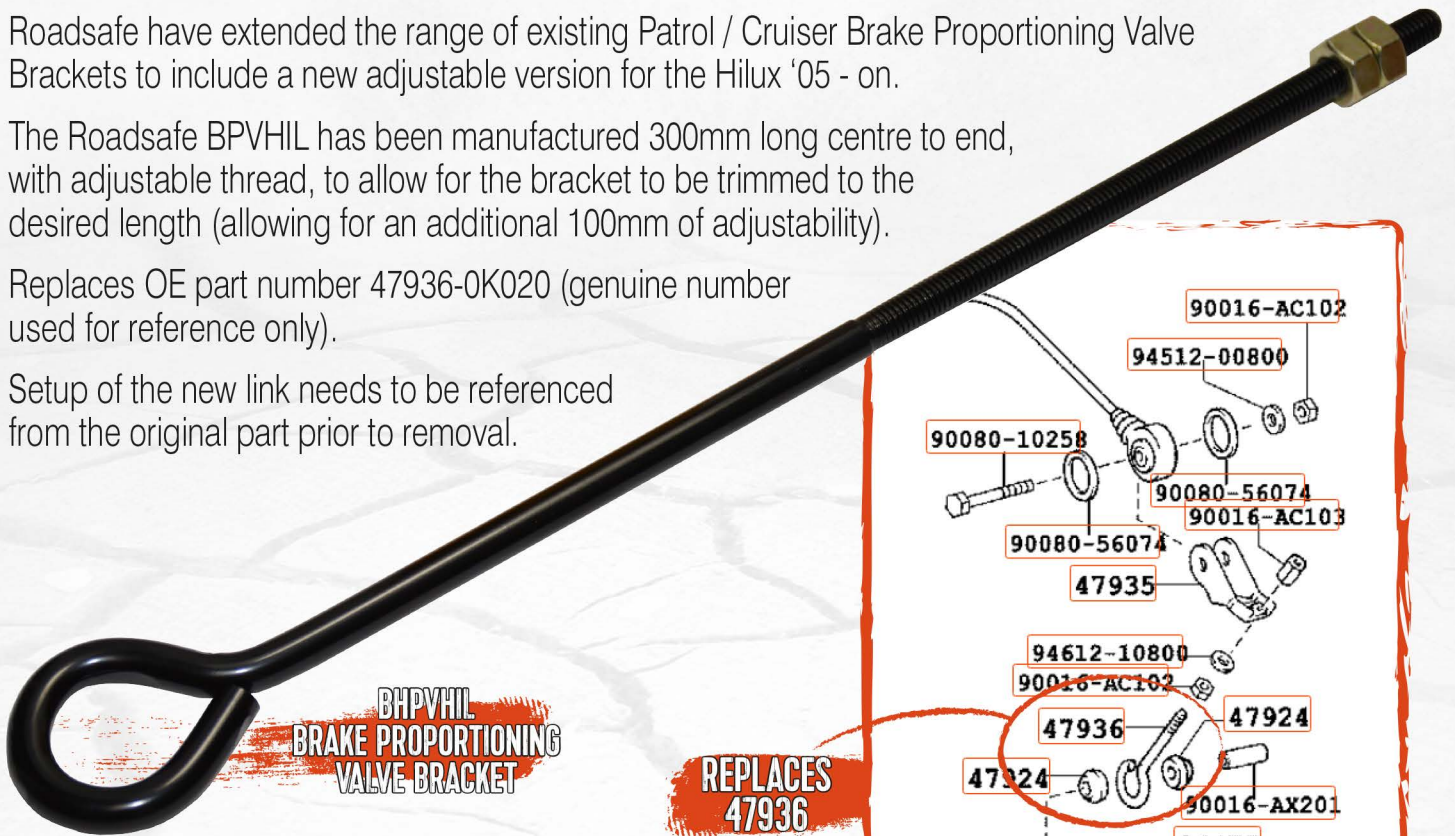

JULY 19
TAP123

BRAKE PROPORTIONING VALVE BRACKET COMPATIBLE WITH TOYOTA HILUX 2005 - ON

Roadsafe have extended the range of existing Patrol / Cruiser Brake Proportioning Valve Brackets to include a new adjustable version for the Hilux '05 - on.

The Roadsafe BPVHIL has been manufactured 300mm long centre to end, with adjustable thread, to allow for the bracket to be trimmed to the desired length (allowing for an additional 100mm of adjustability).

Replaces OE part number 47936-0K020 (genuine number used for reference only).

Setup of the new link needs to be referenced from the original part prior to removal.

**BPVHIL
BRAKE PROPORTIONING
VALVE BRACKET**

**REPLACES
47936**

Part Number BPVHIL

Brake Proportioning Valve
Bracket Hilux 05-on

Barcode 9319478608016

Manufacturers Names used for reference purposes only.