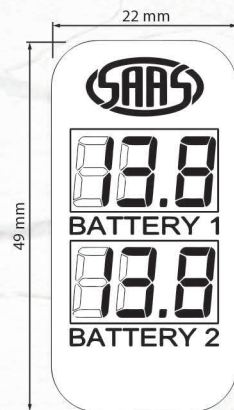

APRIL 19
RAP562A

UNIVERSAL FIT SWITCH GAUGES DUAL VOLT & TURBO TIMER

FITS MOST AFTERMARKET SWITCH PANELS

TURBO TIMER

- Pre-set adjustments 30 seconds to 9 minutes
- Full automatic mode function
- Full manual mode function
- Suit hole size 22mm x 49mm

DUAL VOLT

- 8v -18v
- Perfect for dual battery setup
- Enables you to keep an eye on your charging system and batteries
- Suit hole size 22mm x 49mm

*Wiring still requires as per vehicle application

SG81804

Turbo Timer Digital Switch Gauge Auto CARLING

22mm x 49mm

UNIVERSAL After market switch panel. Check size.

SG81514

Dual Volt Digital Switch Gauge 8v-18v CARLING

22mm x 49mm

UNIVERSAL After market switch panel. Check size.