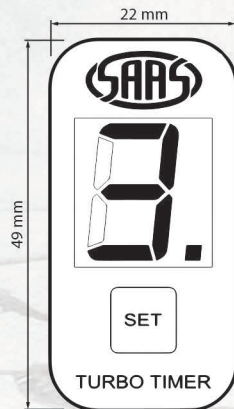

APRIL 19
RAP562A

UNIVERSAL FIT SWITCH GAUGES DUAL VOLT & TURBO TIMER

FITS MOST AFTERMARKET SWITCH PANELS

TURBO TIMER

- Pre-set adjustments 30 seconds to 9 minutes
- Full automatic mode function
- Full manual mode function
- Suit hole size 22mm x 49mm

DUAL VOLT

- 8v -18v
- Perfect for dual battery setup
- Enables you to keep an eye on your charging system and batteries
- Suit hole size 22mm x 49mm

*Wiring still requires as per vehicle application

SG81804

Turbo Timer Digital Switch Gauge Auto CARLING

22mm x 49mm

UNIVERSAL After market switch panel. Check size.

SG81514

Dual Volt Digital Switch Gauge 8v-18v CARLING

22mm x 49mm

UNIVERSAL After market switch panel. Check size.

*Pricing listed was correct at time of product bulletin preparation.
Manufacturers Names used for reference purposes only.

*This fitting guide is a reference only and could possibly fit other models not specified.
It is best to measure the opening of your panel to see if the switch can fit.