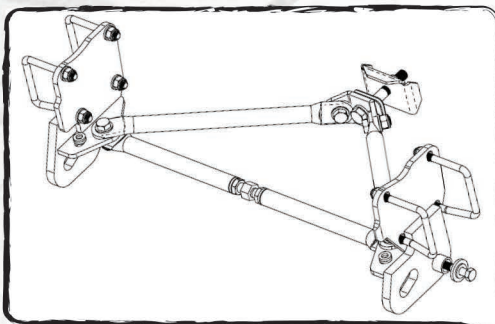

FEBRUARY 19
RAP545A

HEAVY DUTY TOW POINTS COMPATIBLE WITH RC COLORADO

KEY FEATURES

- Compatible with RC Colorado, Dmax & Rodeo (2007-11)
- FEA Tested to exceed rated capacity of WLL 3250kgs
- Solid 16mm plate with 8 & 10mm fixing plate and locating bars
- Huge 16mm shackle eye thickness
- Confirmed fitment with Ironman Bull Bar. Does NOT fit with TJM Bull Bar
- Minimal Ground Clearance impact
- Fits with factory bolt holes in chassis - no drilling or cutting of factory components required
- New Heavy Duty Powder Coat finish in Roadsafe yellow
- Designed, Developed and Tested in Australia - Aus Design Reg. 201810097

Part Number RPCOL01

HD Tow Point compatible with RC Colorado /

D-Max / Rodeo 07-11(Pair)

AUST DES REG. 201810097

Barcode 9319478610453

RRP* \$525.00

*Pricing listed was correct at time of product bulletin preparation.
Manufacturers Names used for reference purposes only.