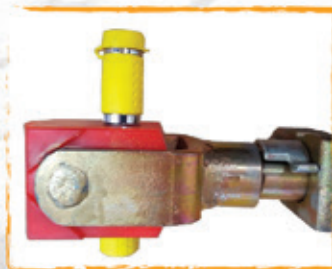

## SUPER DUTY LOCKING HITCH PIN

DESIGNED AND DEVELOPED BY MISTER HITCHES

This easy fitting high security, high capacity hitch pin lock helps to prevent theft of your tow hitch and can also be used with a Poly Block style coupling to protect the trailer or caravan from theft. This locking pin fits to a standard receiver style hitch and has a useable length of up to 79mm and also a whopping 10,000kg Double Shear strength. The Hi-Vis yellow pin sleeves tells the would-be thieves from a distance that this hitch or trailer is protected.

### FEATURES:

- 5/8" diameter high strength hardened steel pin
- Rated to give a double shear strength of 10,000kg
- Includes 2 keys
- Suits receiver style hitches up to 79mm wide
- Chrome plated
- Hi-Vis yellow rubber sleeves
- Rated to suit a 3.5t or 4.5t towing system
- Anti theft

### Part Number MH-PL5

Super Duty Locking Hitch Pin  
Barcode 0000006785765

\*Pricing listed was correct at time of product bulletin preparation.  
Manufacturers Names used for reference purposes only.