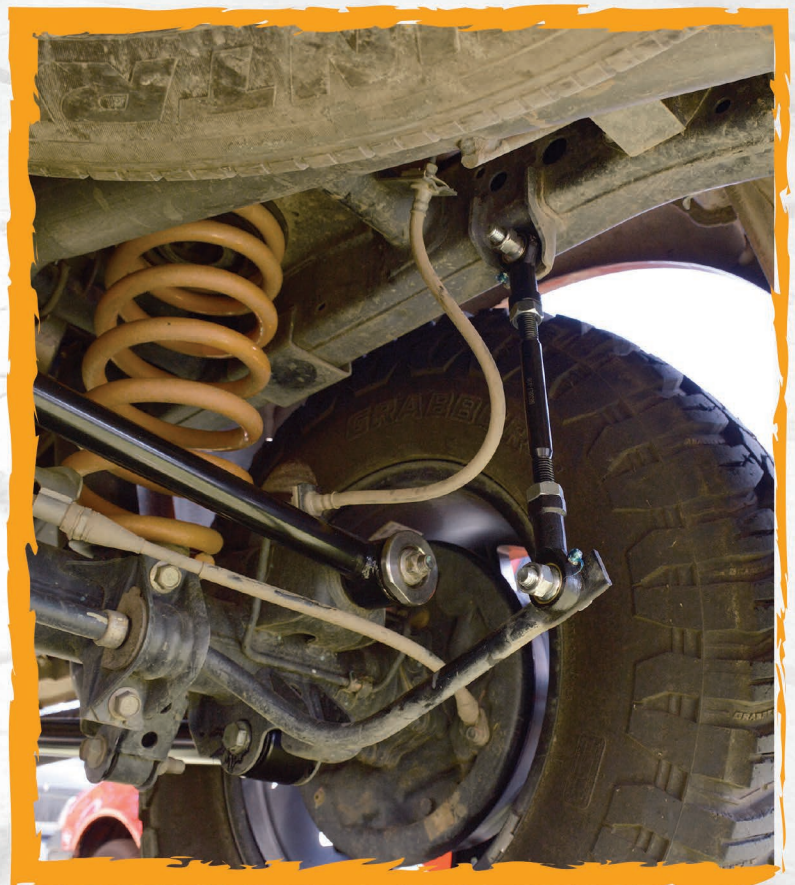

## PANHARD WASHER COMPATIBLE WITH NISSAN PATROL GQ & GU

Upgraded 10mm thick panhard washer offers protection to the bush from impact when offroading in addition to increased stability and strength compared to the OE washer. Manufactured from precision machined high grade stainless steel 316 for superior corrosion and rust resistance.

### **PART NUMBER SB038**

Panhard Washer - Patrol  
Barcode 9319478641839

**RRP\* \$55.00**

\*Pricing listed was correct at time of product bulletin preparation.  
Manufacturers Names used for reference purposes only.