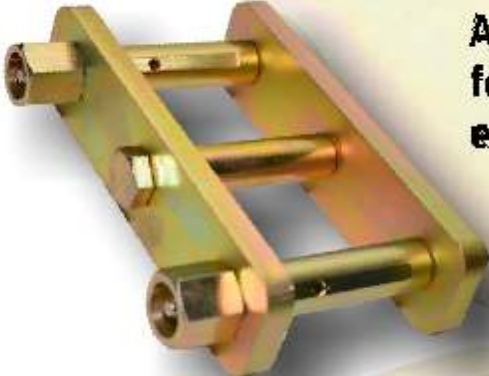

Recent New Additions

Ask your Territory Manager
for more information on the
expanding range.

Suzuki/Holden Drover
50mm Greasable
Extended Shackles
Part Number SK410EXT

Ford F250 4WD 98-on
Lower Ball Joint
Part Number Bj8607

25mm Extended Ball Joints
to suit D40 Navara & Pajero
BJ4082 - Pajero/Tridon 99-on
BJ4083 - Navara D40 08-on

Toyota Landcruiser
200 Series - 25mm
Coil Strut Spacers
Part Number CSSL20025

Hilux 05-on Brake
Proportioning Valve Bracket
with Adjustable Thread (100mm)
Part Number BPVHIL

Now Available

Recent New Additions

Ask your Territory Manager for more information on the expanding range.

30mm Extended Prado 90/4Runner Extended Front Sway Bar Link
Part Number STB8129E

Return to Centre Steering Dampers - Landcruiser & Patrol