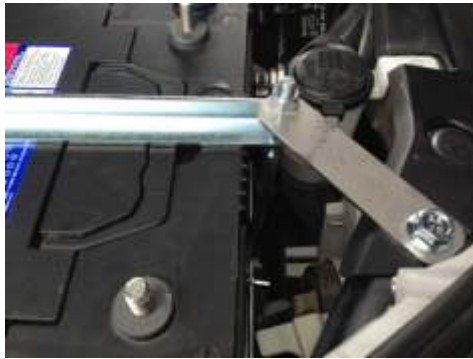

Toyota Prado 120 Battery Tray Upgrade

In line with customer requests, we have upgraded the Prado 120 Battery Tray to now include an additional bracket. The new guard bracket runs from the battery tie down to the front radiator support. This is an ongoing upgrade, that will be applicable to new produced May stocks. Existing stocks will be supplied with the original kit & do not include this additional guard bracket. Guard brackets for BT014 trays are available at a nominal cost if you would like to upgrade your current stocks. Ask for Part Number BT014GB.