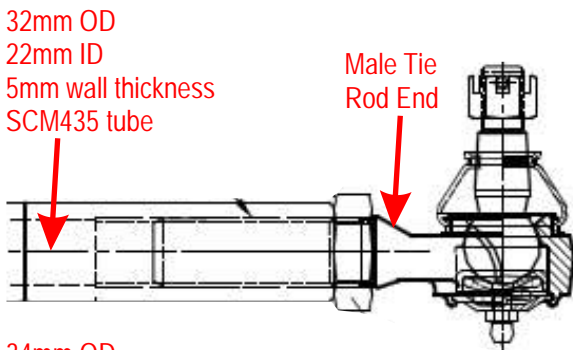

Patrol Drag Links GQ & GU 'Comp Version'

The Progression from the Standard Upgraded Original through to the Solid 4140 Chromoly Comp Spec Version

Standard Upgrade

DL700S & DL710S

Replacement Ends...
TE979 & TE984 (DL700S)
TE4891L & TE4891R (DL710S)