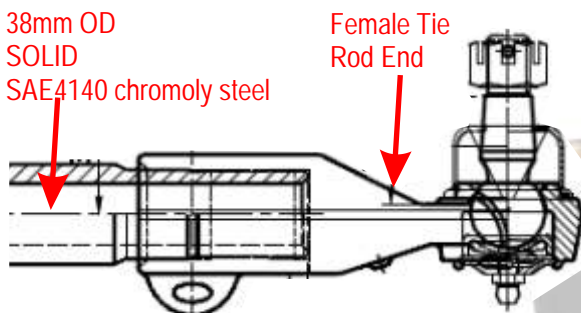

Patrol Drag Links GQ & GU 'Comp Version'

The Progression from the Standard Upgraded Original through to the Solid 4140 Chromoly Comp Spec Version

Standard Upgrade

DL700S & DL710S

Replacement Ends...
TE979 & TE984 (DL700S)
TE4891L & TE4891R (DL710S)

Heavy Duty Upgrade

DL700SHD & DL710SHD

Replacement Ends...
TE135LHD & TE135RHD (DL700SHD)
TE8570LHD & TE8570RHD (DL710SHD)

Comp Spec Heavy Duty Upgrade

DL700SCOMP & DL710SCOMP

Replacement Ends...
TE135LHD & TE135RHD (DL700SCOMP)
TE8570LHD & TE8570RHD (DL710SCOMP)

Available Now!

E. & O.E.