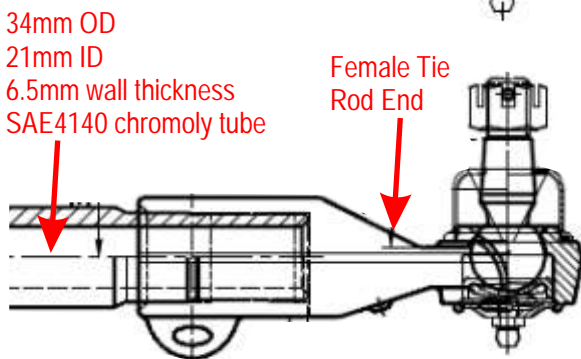

Heavy Duty Upgrade

DL700SHD & DL710SHD

Replacement Ends...
TE135LHD & TE135RHD (DL700SHD)
TE8570LHD & TE8570RHD (DL710SHD)