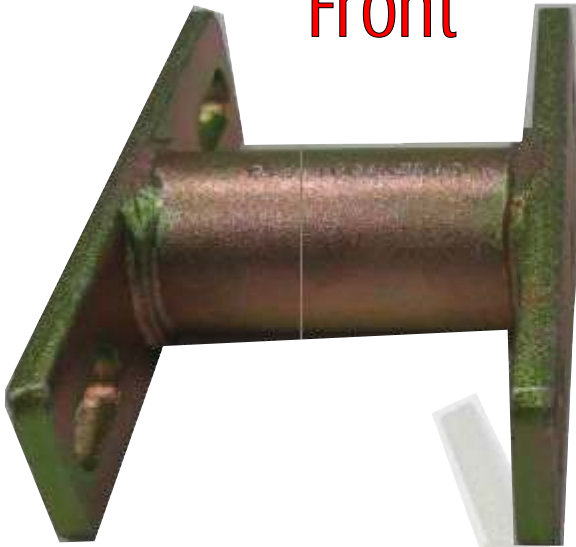

Landcruiser Sway Bar Extensions

STBEXT001
Front

STBEXT002
Rear

Part Number: **STBEXT001**
Bar Code: **9319478525337**
Suit: **Landcruiser Front**

Part Number: **STBEXT002**
Bar Code: **9319478525344**
Suit: **Landcruiser Rear**