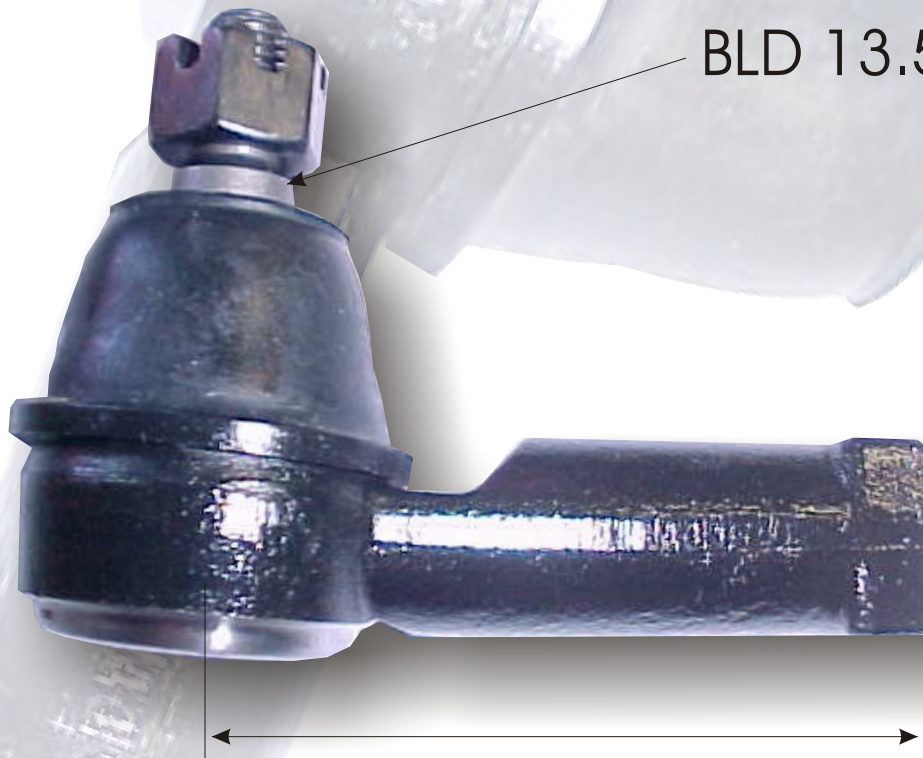

Magna TE-TJ 4/96-on Outer Tie Rod End

TE9108R

BLD 13.50mm

Female
14x1.5 RHT

Length 74.5mm

Replaces Genuine MB910859

Part Number: **TE9108R**
Bar Code: **9319478428508**
Suit: **Magna Outer**

E.& O.E. All pricing subject to GST.