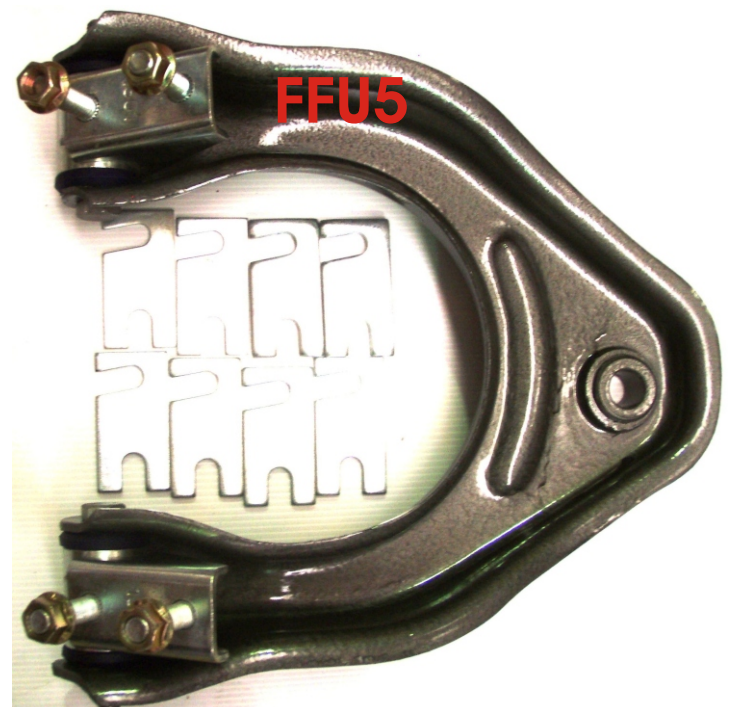

Reman Arm - Range Expansion

Falcon EA-EL

Front Upper Arms

Part Number: **FFU4**
Description: **EA-EL F/Upper RH**
Bar Code: **9319478446465**

Part Number: **FFU5**
Description: **EA-EL F/Upper LH**
Bar Code: **9319478446502**

Set up with modified upper inner pivots that allow for -0.2 to -2.0° camber adjustment and $+3.9$ to $+6.0^\circ$ castor adjustment.

E.& O.E. All pricing subject to GST.

Available Now!

VIC - Phone 1300 651 551 Fax 1300 651 451
QLD - Phone 1300 559 086 Fax 1300 559 842