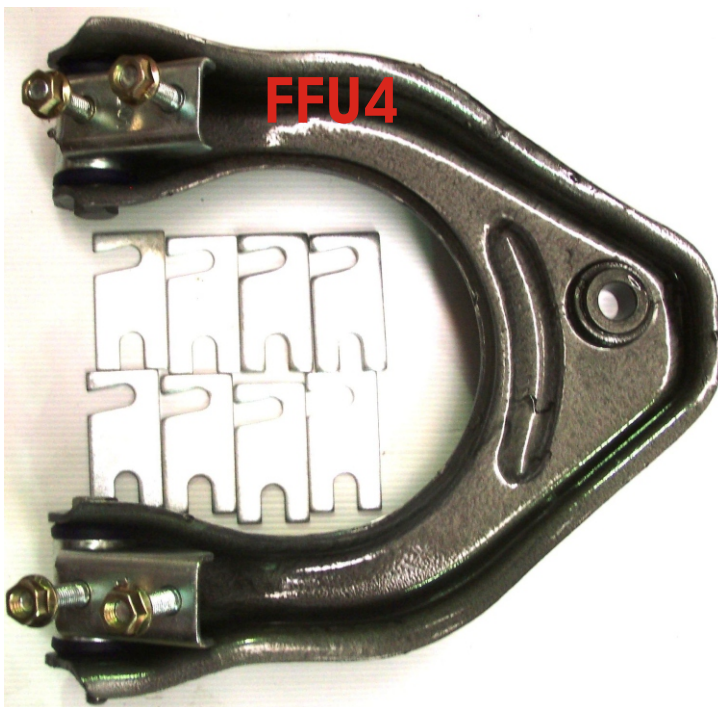

Reman Arm - Range Expansion

Falcon EA-EL

Front Upper Arms

Part Number: **FFU4**
Description: **EA-EL F/Upper RH**
Bar Code: **9319478446465**

Part Number: **FFU5**
Description: **EA-EL F/Upper LH**
Bar Code: **9319478446502**

Set up with modified upper inner pivots that allow for -0.2 to -2.0° camber adjustment and $+3.9$ to $+6.0^\circ$ castor adjustment.

E.& O.E. All pricing subject to GST.

Available Now!

VIC - Phone 1300 651 551 Fax 1300 651 451
QLD - Phone 1300 559 086 Fax 1300 559 842