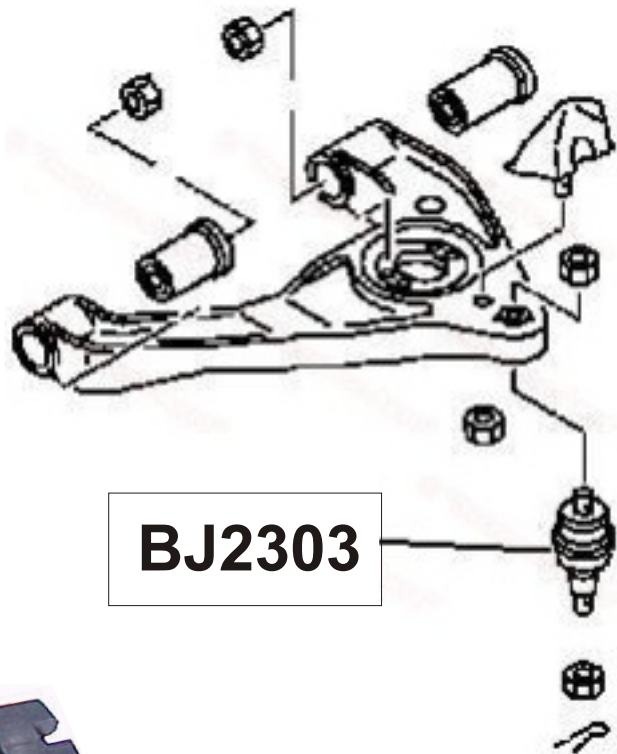

Mitsubishi Rosa Bus Lower Ball Joint

Part Number: **BJ2303**
Bar Code: **9319478424876**

E.& O.E. All pricing subject to GST.

Available Now!

VIC - Phone 1300 651 551 Fax 1300 651 451
QLD - Phone 1300 559 086 Fax 1300 559 842