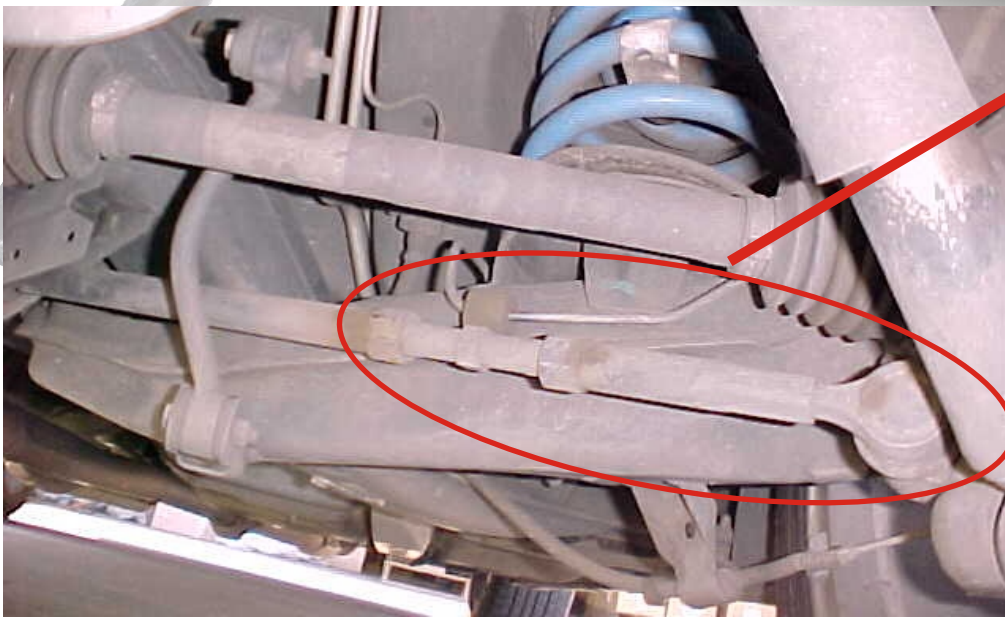

Commodore VX2-VZ IRS - Rear Toe Adjuster Link

Photo taken from the back RHS of the car looking forward!

**Replaces END ONLY
of OE# 92119830**

Part Number: TE9830
Bar Code: 9319478428522

E.& O.E. All pricing subject to GST.