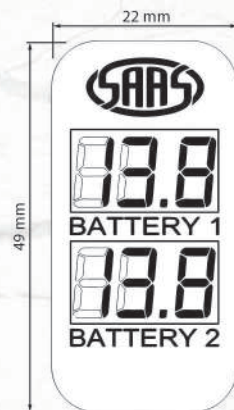

APRIL 19
RAP562A

UNIVERSAL FIT SWITCH GAUGES DUAL VOLT & TURBO TIMER

FITS MOST AFTERMARKET SWITCH PANELS

TURBO TIMER

- Pre-set adjustments 30 seconds to 9 minutes
- Full automatic mode function
- Full manual mode function
- Suit hole size 22mm x 49mm

DUAL VOLT

- 8v -18v
- Perfect for dual battery setup
- Enables you to keep an eye on your charging system and batteries
- Suit hole size 22mm x 49mm

*Wiring still requires as per vehicle application

SG81804

Turbo Timer Digital Switch Gauge Auto CARLING

22mm x 49mm

UNIVERSAL After market switch panel. Check size.

SG81514

Dual Volt Digital Switch Gauge 8v-18v CARLING

22mm x 49mm

UNIVERSAL After market switch panel. Check size.