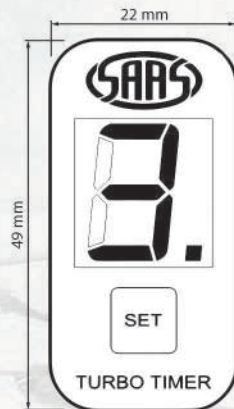

APRIL 19
RAP562A

UNIVERSAL FIT SWITCH GAUGES DUAL VOLT & TURBO TIMER

FITS MOST AFTERMARKET SWITCH PANELS

TURBO TIMER

- Pre-set adjustments 30 seconds to 9 minutes
- Full automatic mode function
- Full manual mode function
- Suit hole size 22mm x 49mm

DUAL VOLT

- 8v -18v
- Perfect for dual battery setup
- Enables you to keep an eye on your charging system and batteries
- Suit hole size 22mm x 49mm

*Wiring still requires as per vehicle application

SG81804

Turbo Timer Digital Switch Gauge Auto CARLING

22mm x 49mm

UNIVERSAL After market switch panel. Check size.

SG81514

Dual Volt Digital Switch Gauge 8v-18v CARLING

22mm x 49mm

UNIVERSAL After market switch panel. Check size.