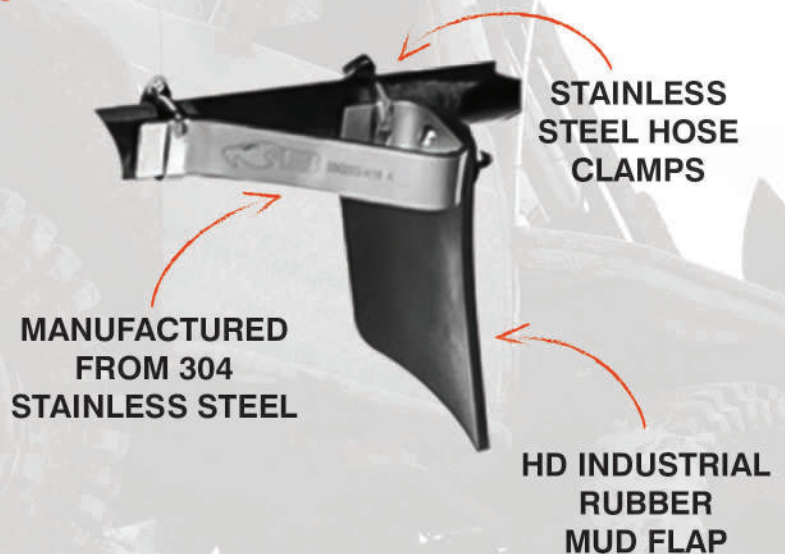

PRODUCT BULLETIN

MARCH 19
RAP555A

BOLT ON SHOCK GUARDS

Simple bolt on solution to protect lower shock body and shock bolts by minimising the potential of stone & rock damage. Attaches to the rear lower trailing arm.

**RETRO FIT TO ANY TUBULAR
CONTROL ARM**

**PROTECTS SHOCKS FROM BEING
PUNISHED BY FLYING ROCKS**

Part Number SSG002

Bolt On Shock Guards (Pair)

Barcode 9319478650428

RRP* \$69.95

*Pricing listed was correct at time of product bulletin preparation
Manufacturers names used for reference purposes only