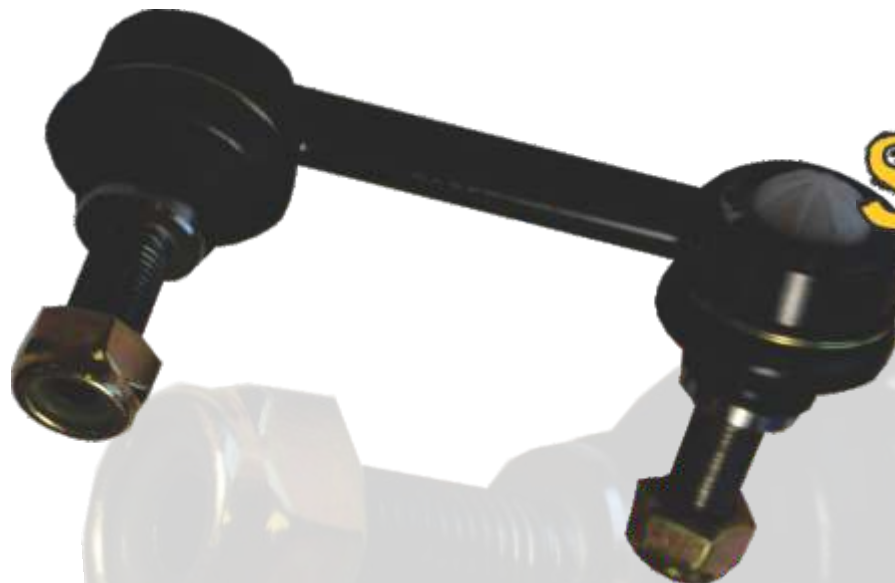

Sway Bar Links - Extended

Nissan Navara D40

**STB7954E**

Part Number: STB7954E

Description: 30mm Extended LH

Bar Code: 9319478624924

**STB7955E**

Part Number: STB7955E

Description: 30mm Extended RH

Bar Code: 9319478624931

30mm Extended Sway Bar Links are now available to suit for D40 Navara. Manufactured 30mm longer in the shaft, than standard, the new STB7954E & STB7955E (E for Extended) are designed to suit for lifted vehicles - to realign the operating angle & geometry of the front sway bar.