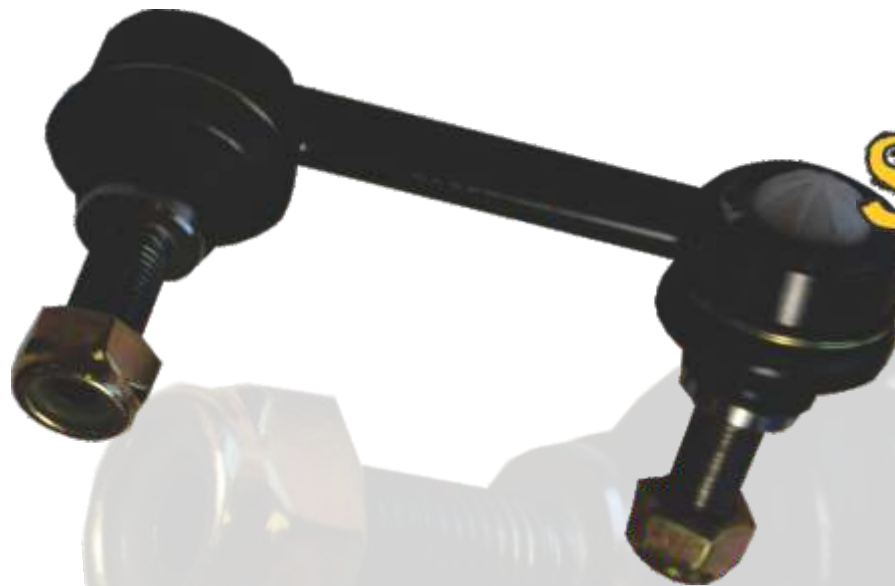

Sway Bar Links - Extended

Nissan Navara D40

**STB7954E**

Part Number: STB7954E

Description: 30mm Extended LH

Bar Code: 9319478624924

**STB7955E**

Part Number: STB7955E

Description: 30mm Extended RH

Bar Code: 9319478624931

30mm Extended Sway Bar Links are now available to suit for D40 Navara. Manufactured 30mm longer in the shaft, than standard, the new STB7954E & STB7955E (E for Extended) are designed to suit for lifted vehicles - to realign the operating angle & geometry of the front sway bar.