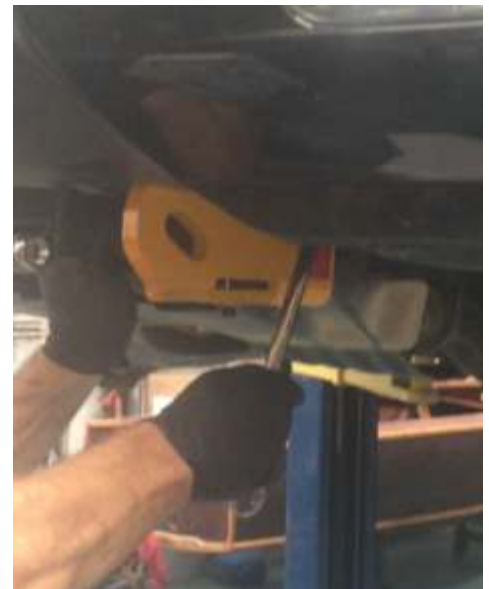

# Heavy Duty Tow Points

## Holden Colorado RG / Dmax 12-on

The new heavy duty RG Colorado / Dmax 2012-on Tow Points have been made tough. These guys are 5.5 kgs each - and are supplied complete as a bolt on pair. FEA Tested during development and rated to WLL5000kgs, the RP-COLO2 was designed to suit with standard bumper. The point also includes additional bolt holes to cater for the common bull bar bolt locations (additional hardware might be required for installation).