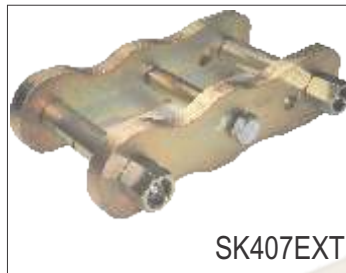

SK407EXT

Navara D22