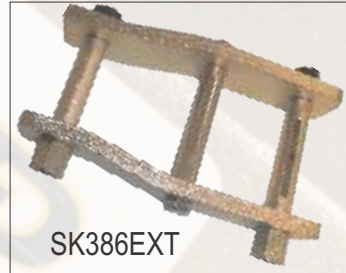

Extended Shackles

SK348EXT

Landcruiser 60 & 75

SK358EXT

Landcruiser 70

SK386EXT

**Hilux IFS
Ranger/BT-50 08-11**

SK387EXT

Hilux KUN 05-on

SK390EXT

**Colorado RG &
D-Max 2012-on**

SK400EXT

**Hilux Solid Axle
(Front)**

SK401EXT

**Hilux Solid Axle
(Rear)**

SK402EXT

Great Wall 09-on

SK410EXT

**Suzuki SJ/LJ 1981-on
Drover GQ 1985-87**

Sold as Pair

New Designs include
Inbuilt Grease Nipple
Protection

Greasable Pins
Accept Standard
Bushings

2" Over Standard