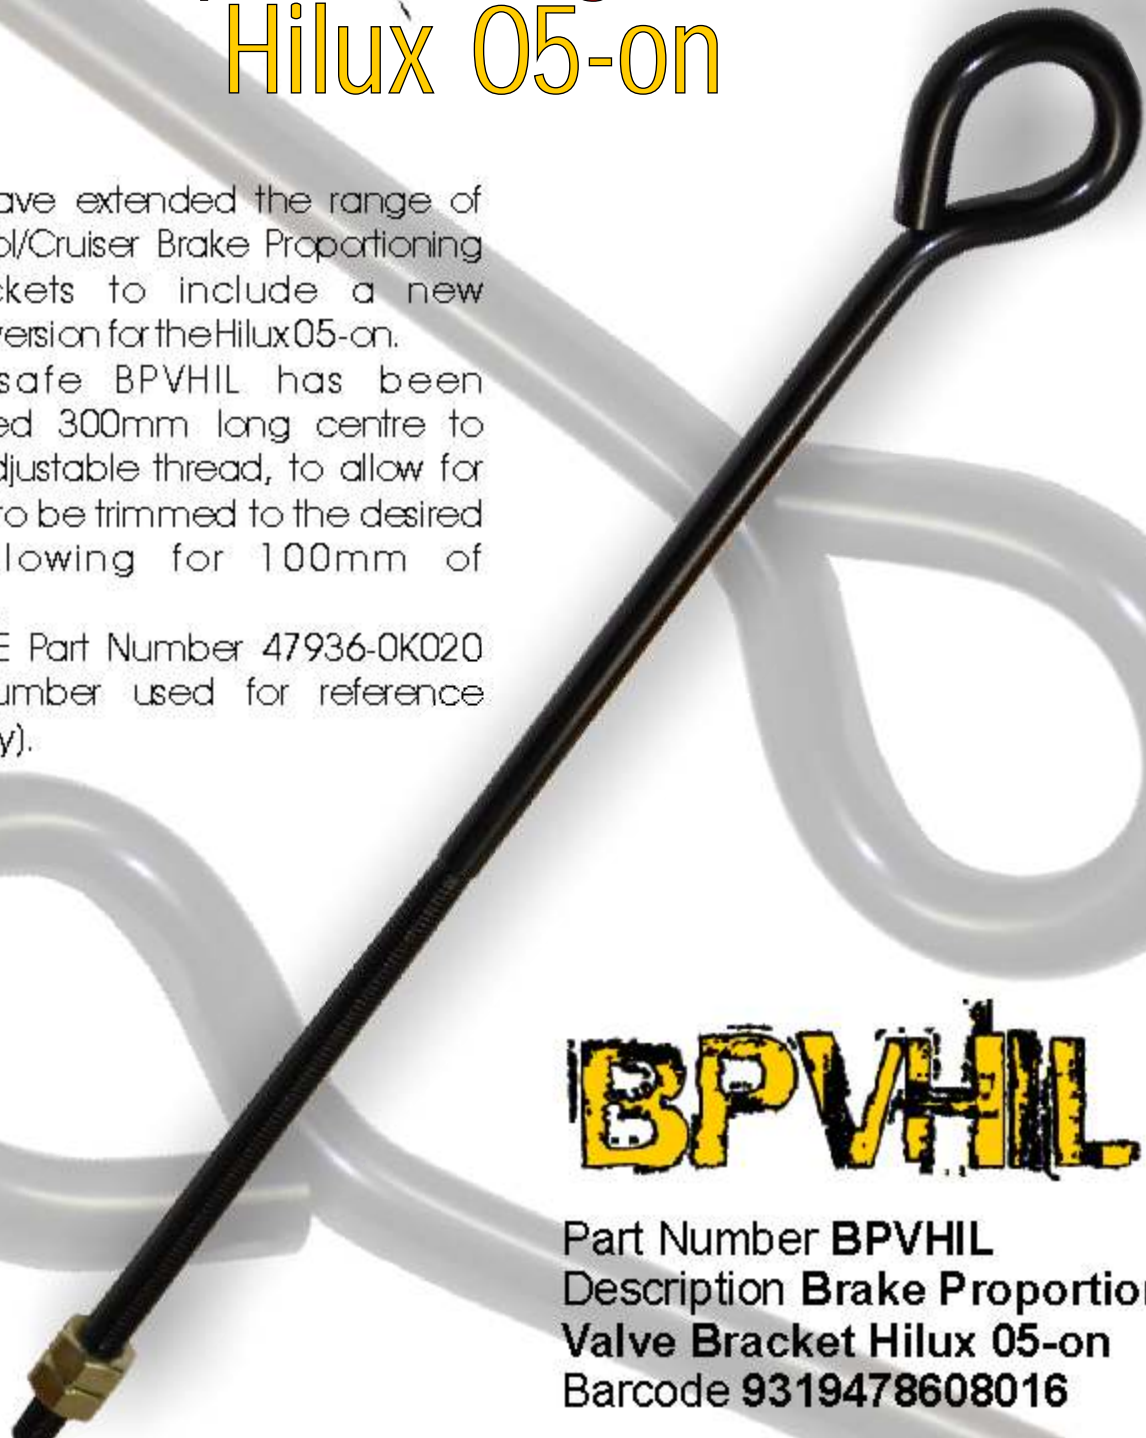

# Brake Proportioning Valve Bracket Hilux 05-on

Roadsafe have extended the range of existing Patrol/Cruiser Brake Proportioning Valve Brackets to include a new 'adjustable' version for the Hilux 05-on. The Roadsafe BPVHIL has been manufactured 300mm long centre to end, with adjustable thread, to allow for the bracket to be trimmed to the desired length (allowing for 100mm of adjustability). Replaces OE Part Number 47936-0K020 (genuine number used for reference purposes only).

**BPVHIL**

Part Number **BPVHIL**  
Description **Brake Proportioning Valve Bracket Hilux 05-on**  
Barcode **9319478608016**