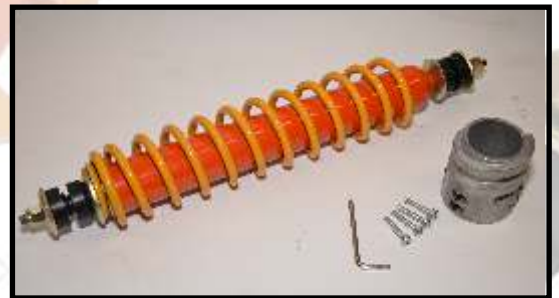

# Return to Centre Steering Damper Cruiser & Patrol

Due to customer demand, we have put together some awesome front end kits featuring the popular rods & return to centre steering dampers. With four Return to Centre Steering Dampers available now, we have put kits together to suit for...

- Toyota Landcruiser 60 70 75 78 79 80 105 Series
- Nissan Patrol GQ Y60 (Pin/Pin)
- Nissan Patrol GU Y61 (Pin/Pin)
- Nissan Patrol GU Y61 (Eye/Eye)

## Roadsafe Return to Centre Steering Dampers...

- Reduce shimmy from wheel, vibrations and wobbles as well as replacing stock Stabilizer when fitting oversize tyres and wheels.
- Ensures steering wheel will always return to a straight ahead position as well as giving it superior steering control over poor and off-road conditions.
- Reduces driver fatigue with coil spring self-centering the steering.
- Greater control of steering on both on and off-road with less 'fight back'
- Great Value for greater control after a lift kit has been installed keep steering straight.

## Landcruiser 80/105 Series

Part number <b>RTCKIT1</b> Contents		
Part No.	Description	Qty
APR007R	Adjustable Panhard Rod	1
TRA220	Relay Rod	1
RTC706	Return to Centre Steering Damper	1