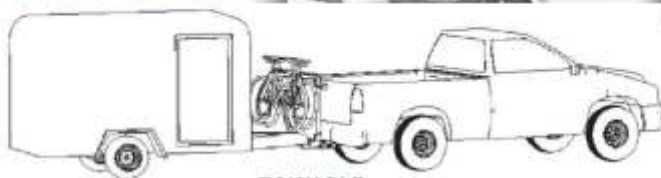

**TILTABLE
FOLDABLE
TOWABLE**