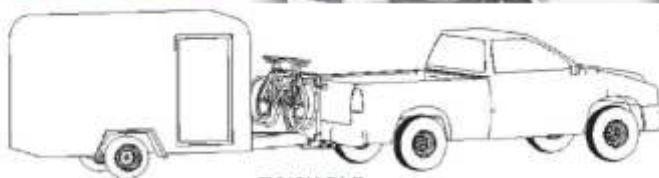

**TILTABLE
FOLDABLE
TOWABLE**

TOWABLE