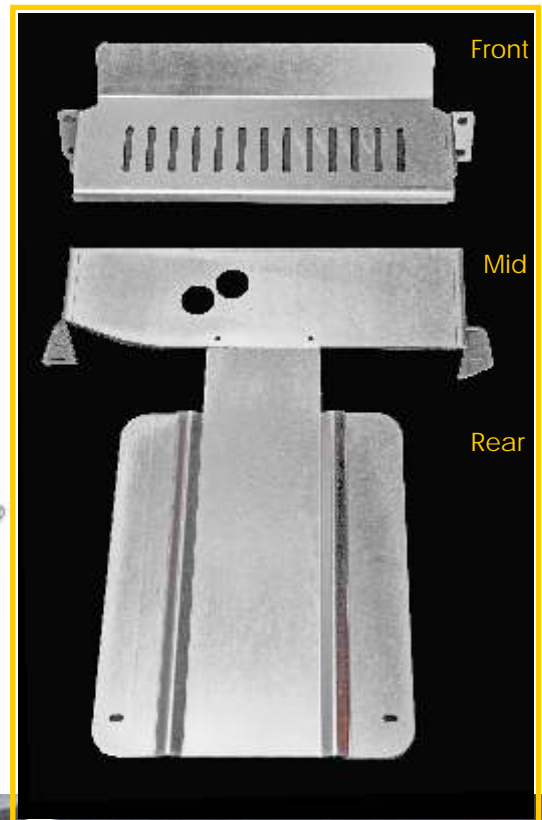

# Upgrade Patrol GU Protection Plates

We've upgraded our protection plates to suit Nissan Patrol GU to now fit with lifted vehicles. The BP027 plates are a direct bolt on option to suit for standard & lifted Nissan Patrol GU 3.0L Diesel & 4.5L Petrol (up to & including TD42 series 3). The front plate will not bolt on directly for TD42 series 4-on due to the lower positioned radiator.

Part Number	Description
BP027-1	Front Plate
BP027-2	Mid Plate
BP027-3	Rear Plate
BP027-PACK	3 plate pack (Front, Mid & Rear)